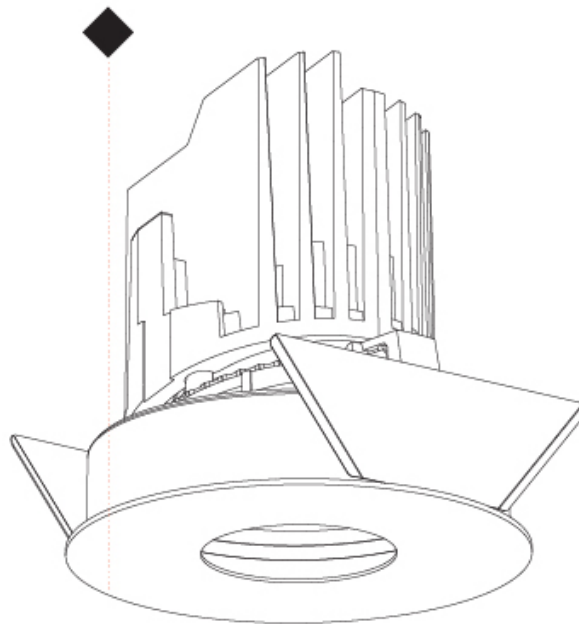

BIONIQ ROUND PINHOLE RECESSED

A37861-

PROJECT

TYPE

SPECIFIER

QUANTITY

DATE